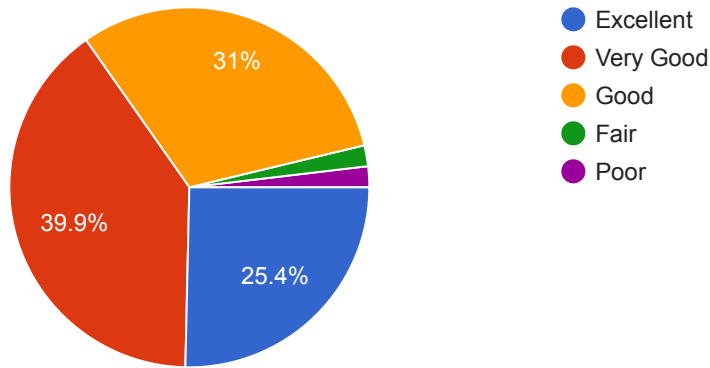

6. How do you rate the paper pattern and exam evaluation system ?

213 responses

7. What are all the changes you want to suggest for improving the curriculum?

151 responses

No

Nothing

Nothing

No

Yes

No change

no

Good

More practical approach