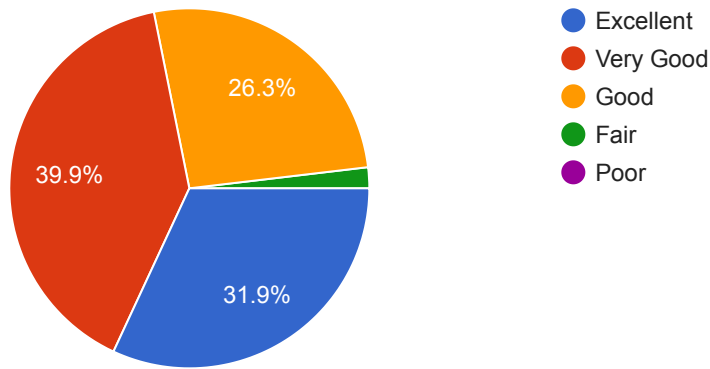

213 responses

4. Whether the subject knowledge is useful for day today life?

213 responses

5. Do you think the subject/course helps in developing Students personality?

213 responses

6. How do you rate the paper pattern and exam evaluation system ?