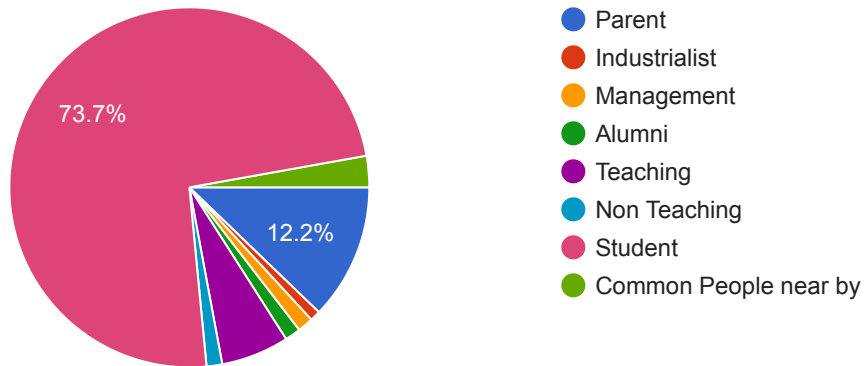

213 responses

Address/Name of the Firm *

213 responses

Worli

Tardeo

Nss

Nss [college](#)

Mumbai